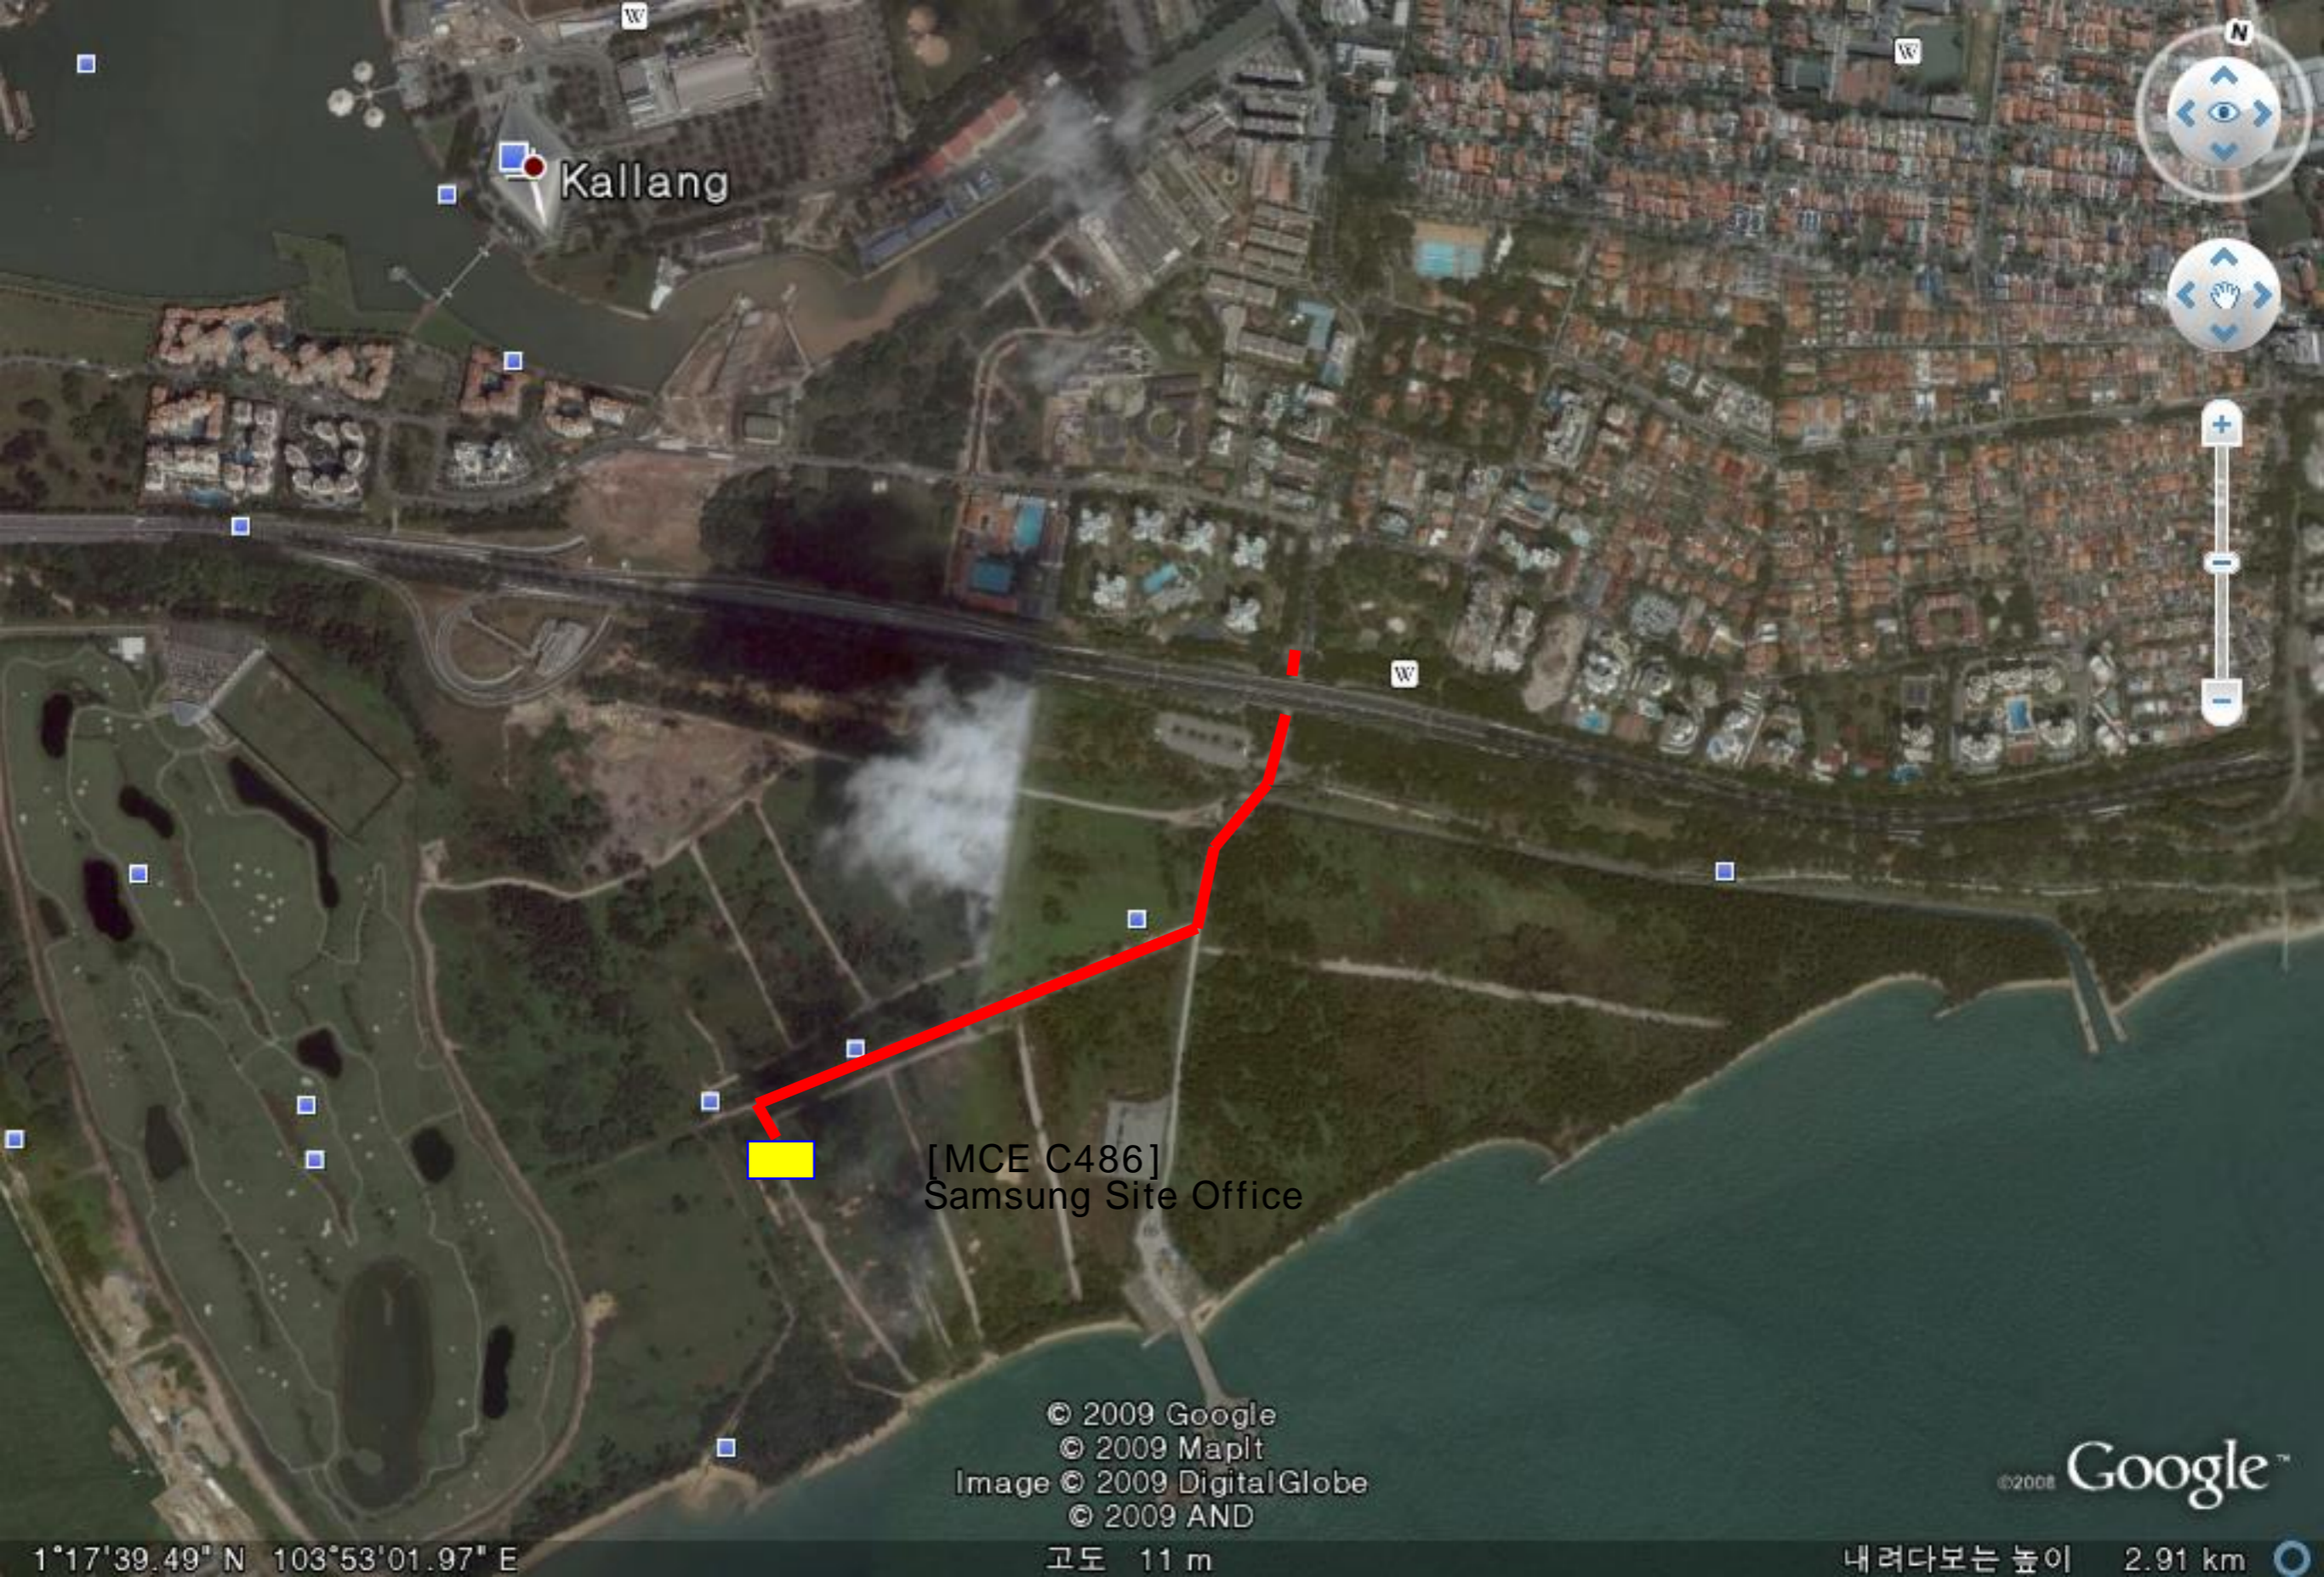

MCE C486

FORT Road

SAMSUNG C&T
MCE C486 PRJ.
Tel 6345-4622

Kallang

[MCE C486]
Samsung Site Office

© 2009 Google
© 2009 Mapt
Image © 2009 DigitalGlobe
© 2009 AND

©2008 Google™

1°17'39.49" N 103°53'01.97" E

고도 11 m

내려다보는 높이 2.91 km